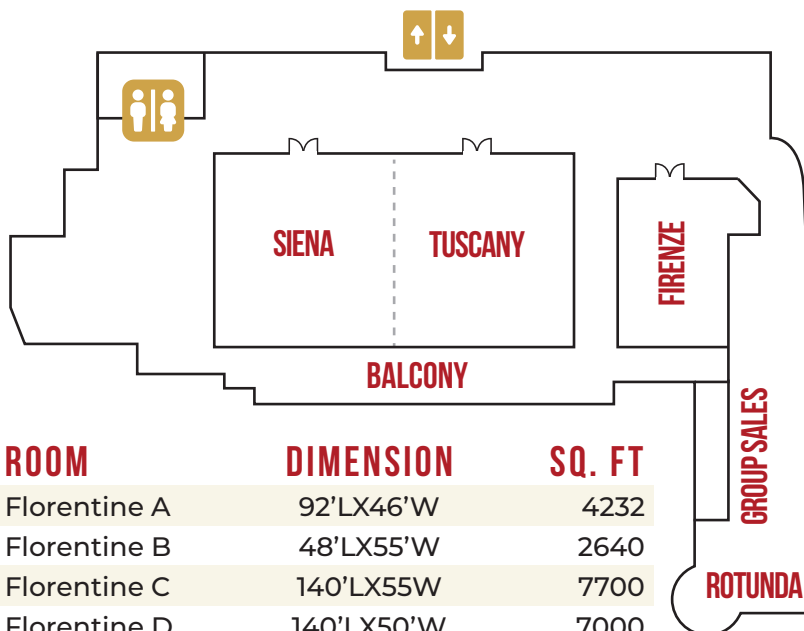

Please find the network: **TUSCANY-ROOMS**

ROOM	DIMENSION	SQ. FT
Florentine A	92'LX46'W	4232
Florentine B	48'LX55'W	2640
Florentine C	140'LX55'W	7700
Florentine D	140'LX50'W	7000
Florentine E	50'LX42'W	2142
Florentine F	42'LX42'W	1764
Florentine G	47'LX42'W	1974
Ballroom		27,452
Siena	52'LX46'W	2392
Tuscany	52'LX51'W	2652
Pisa	21'LX17'W	357
Firenze	44'X30'W	1320
Rotunda	17'DIA	800
Outside Rotunda	28'X16'W	448

Ceiling Height, 12'6", Around Perimeter

11" Florentine Ballroom - 27,452 Sq. Ft.

TOTAL - 34,661 SQ. FT